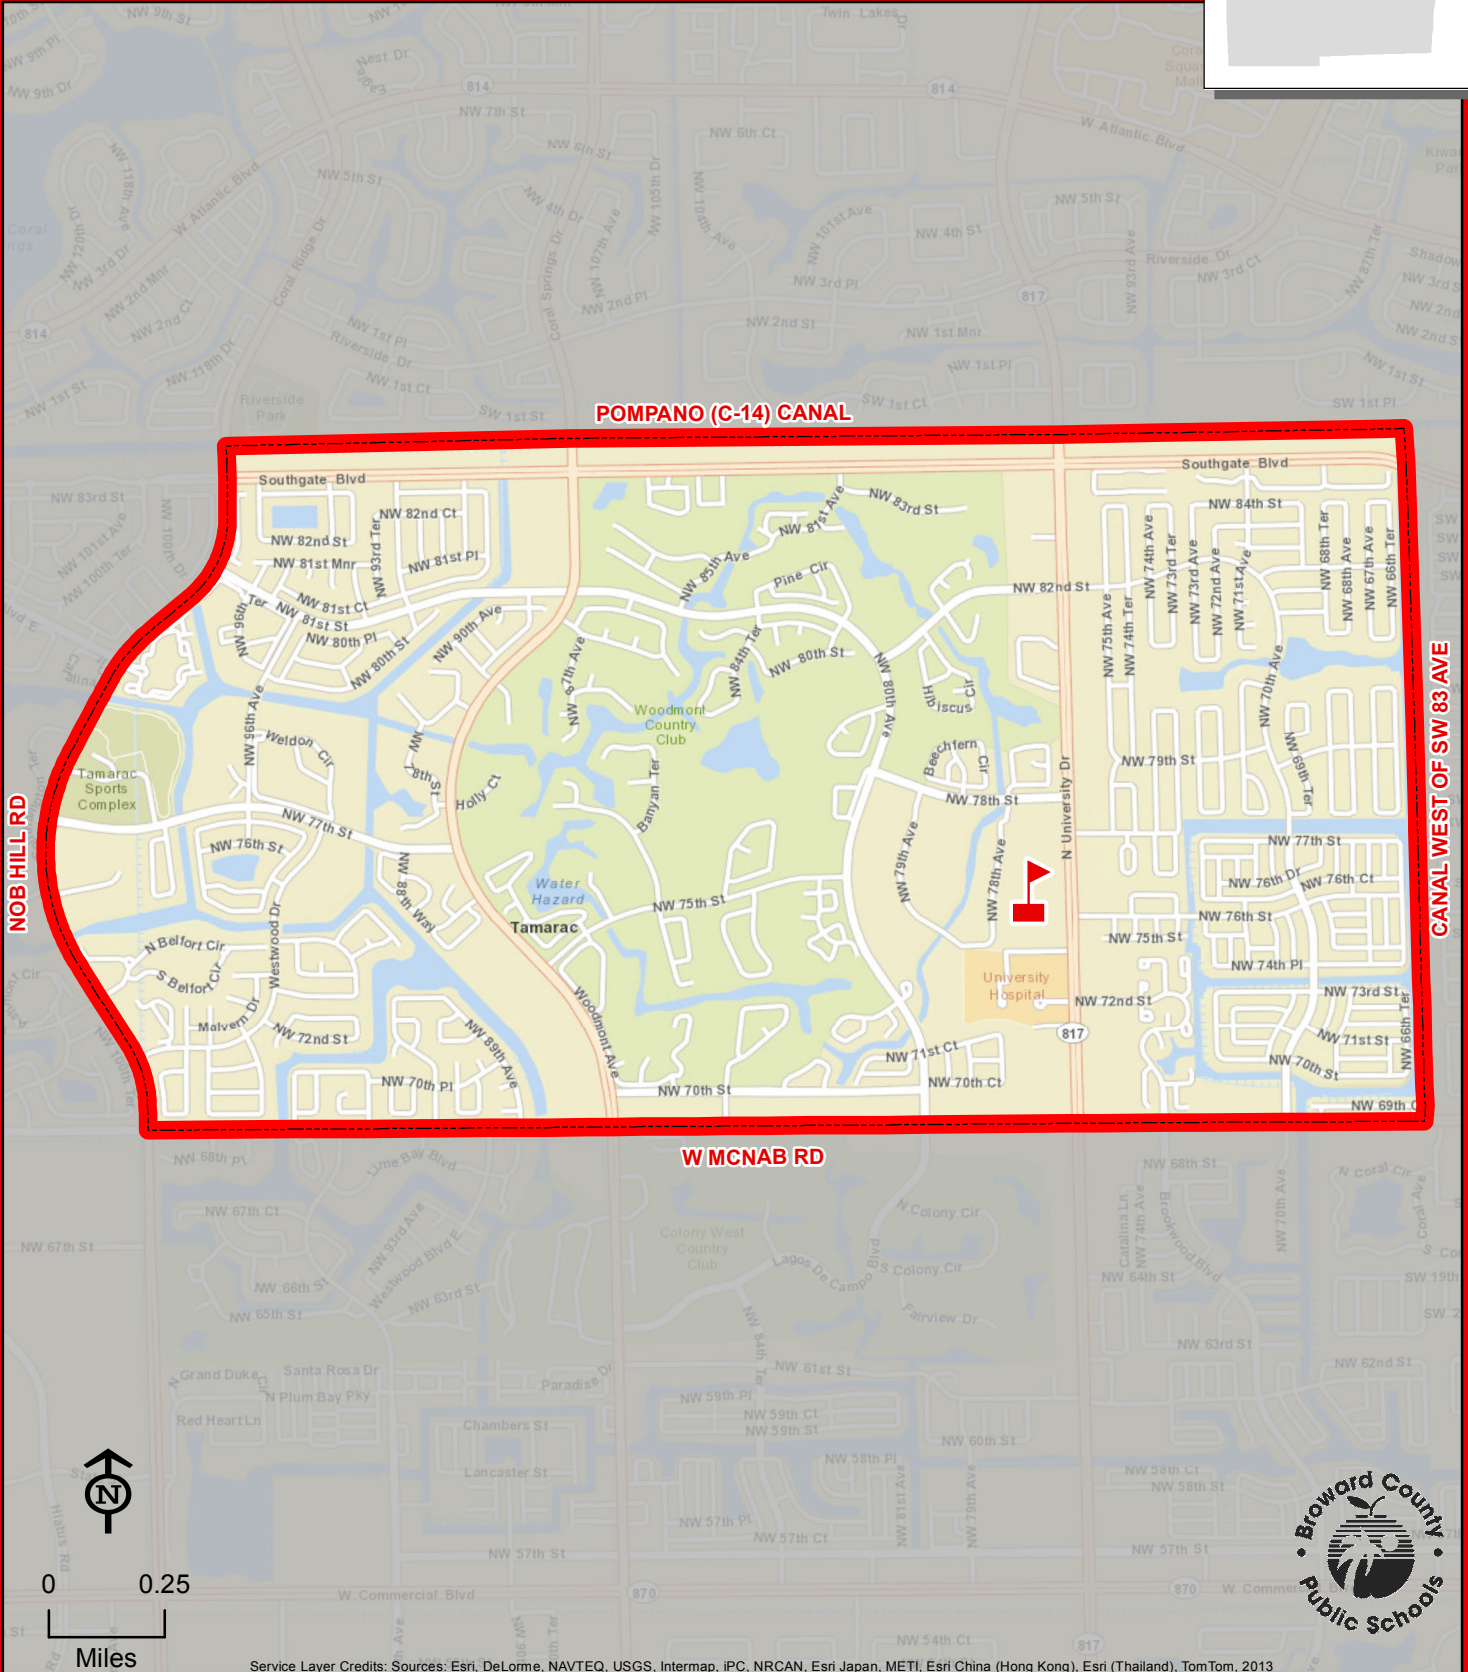

TAMARAC ELEMENTARY SCHOOL

7601 N UNIVERSITY DRIVE
TAMARAC, FLORIDA 33321
754-322-8600

THIS MAP IS FOR CONCEPTUAL PURPOSES ONLY AND SHOULD NOT BE USED FOR LEGAL BOUNDARY DETERMINATIONS